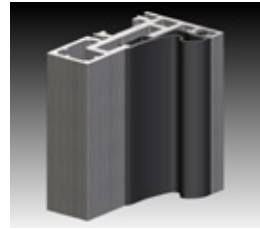

FALLBROOK DOOR PROFILES

Profiles incl. seals – length 1,1 meters or 3 meters

FW2GD3SA	BASIS-W-3	Satin anodized	Frame profile for wall connection including frame seal
FW2GD3BN		Brushed nickle	
FW2GD3MBL		Matte black anodized	
FW2GD1SA	BASIS-W-1,1	Satin anodized	Basis-W profile
FW2GD1BN		Brushed nickle	
FW2GD1MBL		Matte black anodized	
FG2GD3SA	BASIS-G-3	Satin anodized	Frame profile for glass connection incl.2x clip profile, frame seal, stop seal and fixing seal frame seal
FG2GD3BN		Brushed nickle	
FG2GD3MBL		Matte black anodized	
FG2GD1SA	BASIS-G-1,1	Satin anodized	Basis-W profile
FG2GD1BN		Brushed nickle	
FG2GD1MBL		Matte black anodized	

Basis-W

FALLBROOK DOOR PROFILE SETS

Profiles incl. seals and accessories – length 2x 2,45 meters and 1x 1,1 meters incl.

FTW2GDSA	OFFICE-SET-W	Satin anodized	EDM-B and attachment parts	FTG2GDSA	OFFICE-SET-G	Satin anodized	EDM-B and attachment parts
FTW2GDBN		Brushed nickle		FTG2GDBN		Brushed nickle	
FTW2GDMBL		Matte black anodized		FTG2GDMBL		Matte black anodized	

FALLBROOK FIXED GLAZING

Profiles incl. seals – length 3 meters

FW2GF3SA	FRAME-3	Satin anodized	Door profile	FC2GF3SA	TOP-FRAME-3	Satin anodized	Frame profile
FW2GF3BN		Brushed nickle		FC2GF3BN		Brushed nickle	
FW2GF3MBL		Matte black anodized		FC2GF3MBL		Matte black anodized	

FALLBROOK DOOR PROFILES & FIXED GLAZING

Profiles without seals - length 6 meters