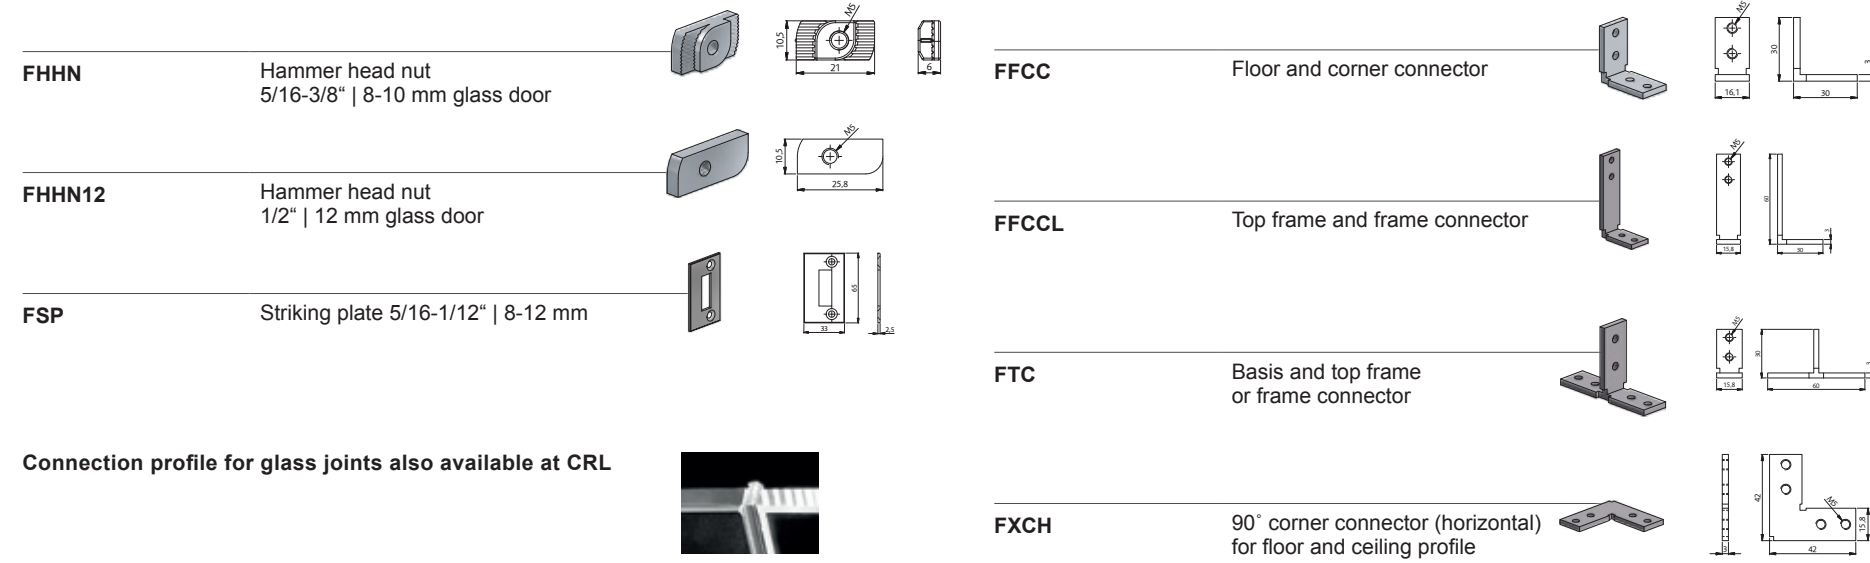

Gasket: grey, black

Details on pages 16-17

Fixed glass profiles **

Wall and Sill

Header

Aluminium profile, gasket TPE

Glass: 5/16-5/8" | 8-16 mm

Stock finishes: satin, brushed nickel, matt black anodized
RAL powder coat finishes available by special order

Gasket: grey, black

Details on pages 16-17

GLASS PARTITION SYSTEM FALLBROOK **

USER TIPS

Using the glass partition system to its best ability

- ◆ Maximum dimensions of system (reference values):
Doors: width 36" | 900 mm – height 119" | 3.000 mm
Fixed parts: width no limit – height 56" | 3.400 mm
- ◆ Cable channel and switches
- ◆ Easy assembly
- ◆ Height adjustment possible