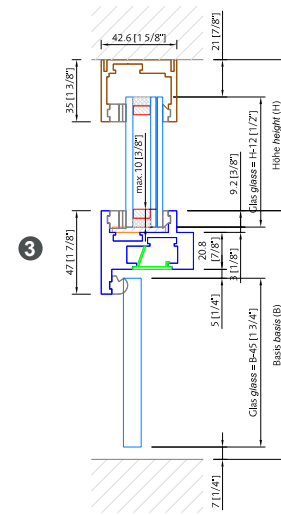

Gasket: grey, black

Details on pages 16-17

GLASS PARTITION SYSTEM FALLBROOK **

USER TIPS

Using the glass partition system to its best ability

- ◆ Maximum dimensions of system (reference values):
Doors: width 36" | 900 mm – height 119" | 3.000 mm
Fixed parts: width no limit – height 56" | 3.400 mm
- ◆ Cable channel and switches
- ◆ Easy assembly
- ◆ Height adjustment possible

Door frame XL profiles **

Door Jamb/Header at Sidelite/Transom

Door Jamb/Header

Aluminium profile, gasket TPE
Glass door: 10-12 mm
Glass side panel: 20-28 mm
 Need to add adaptor for thinner glass at fixed
Stock finishes: satin, brushed nickel, matt black anodized
 RAL powder coat finishes available by special order
Gasket: grey, black