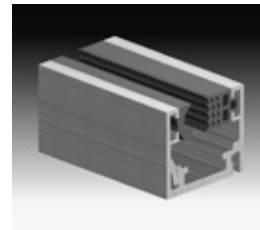

FALLBROOK DOOR PROFILES

Profiles incl. seals – length 1,1 meters or 3 meters

FW2GD3SA	BASIS-W-3	Satin anodized	Frame profile for wall connection including frame seal
FW2GD3BN		Brushed nickle	
FW2GD3MBL		Matte black anodized	
FW2GD1SA	BASIS-W-1,1	Satin anodized	Basis-W profile
FW2GD1BN		Brushed nickle	
FW2GD1MBL		Matte black anodized	
FG2GD3SA	BASIS-G-3	Satin anodized	Frame profile for glass connection incl.2x clip profile, frame seal, stop seal and fixing seal frame seal
FG2GD3BN		Brushed nickle	
FG2GD3MBL		Matte black anodized	
FG2GD1SA	BASIS-G-1,1	Satin anodized	Basis-W profile
FG2GD1BN		Brushed nickle	
FG2GD1MBL		Matte black anodized	

Frame

FALLBROOK DOOR PROFILE SETS

Profiles incl. seals and accessories – length 2x 2,45 meters and 1x 1,1 meters incl.

FTW2GDSA	OFFICE-SET-W	Satin anodized	EDM-B and attachment parts	FTG2GDSA	OFFICE-SET-G	Satin anodized	EDM-B and attachment parts
FTW2GDBN		Brushed nickle		FTG2GDBN		Brushed nickle	
FTW2GDMBL		Matte black anodized		FTG2GDMBL		Matte black anodized	

FALLBROOK FIXED GLAZING

Profiles incl. seals – length 3 meters

FW2GF3SA	FRAME-3	Satin anodized	Door profile	FC2GF3SA	TOP-FRAME-3	Satin anodized	Frame profile
FW2GF3BN		Brushed nickle		FC2GF3BN		Brushed nickle	
FW2GF3MBL		Matte black anodized		FC2GF3MBL		Matte black anodized	

FALLBROOK DOOR PROFILES & FIXED GLAZING

Profiles without seals - length 6 meters