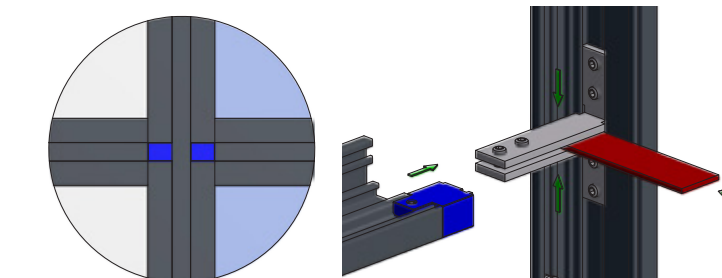

FALLBROOK® NY SYSTEM

Using the glass partition system XL New York to its full ability

Based on the Fallbrook XL system - integrating all advantages.

- ◆ Glass: 8 to 28 mm
- ◆ Special adapter profile Frame Plus XL
- ◆ Free positioning of vertical and horizontal profiles
- ◆ Glass partition XL frame system can be integrated easily
- ◆ Simple Plug & Play solution
- ◆ System is installed without notches (Easy assembly, no special tools)
- ◆ System screw-based and dry-glazed
- ◆ All profile connections with standard-angle connector from glass partition system series

◆◆
**SIMPLE PLUG & PLAY
SOLUTION AVAILABLE**

System components

FXNYK Clamping head

Adapter profile Frame Plus

Length: 3 or 6 meters

Surface finishes: satin anodized or matte black anodized

Block

Surface finishes: satin anodized or matte black anodized