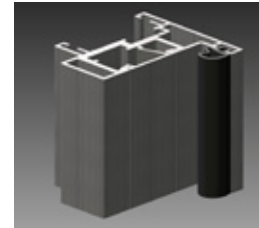

Basis-W-XL