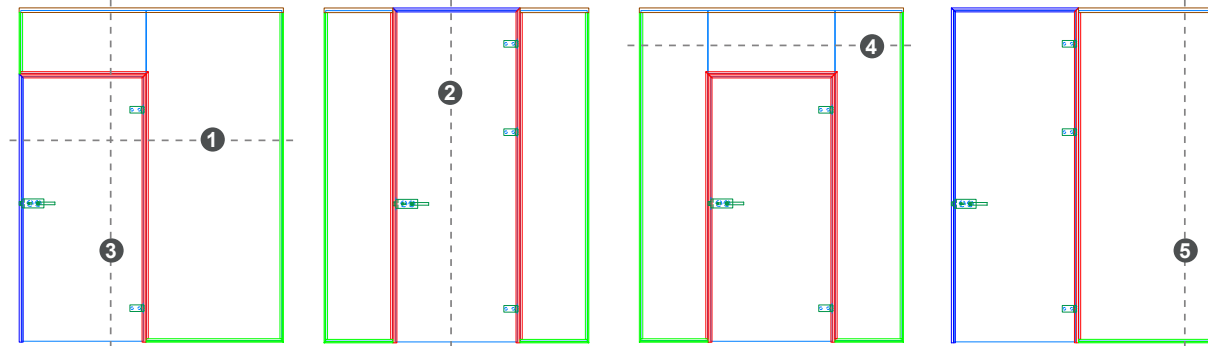

FALBROOK® SYSTEM

Falbrook Series Office Partition System

is a dry glazing system. It includes a frame and door frame system that is easily assembled and installed producing maximum transparency.

ADVANTAGES

- No wet sealing necessary
- Door hinge fully height-adjustable, no drilling necessary
- Sound reduction
  (No open joint between glass door, sidelite, and transom)
- Matching frame profile for glass/glass and glass/wall
- Glass door 5/16" - 1/2" (8-12 mm)
- Glass sidelite 5/16" - 1/2" (8-12 mm)

APPLICATIONS

- Office glazings and glass partition walls
- Interior glazings for private homes
- Practices and chambers
- Hotels and spas
- Smoking areas