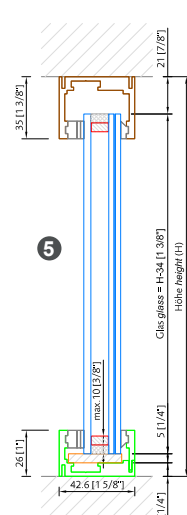

Gasket: grey, black

Details on pages 16-17

GLASS PARTITION SYSTEM FALLBROOK **

USER TIPS

Using the glass partition system to its best ability

- ◆ Maximum dimensions of system (reference values):
Doors: width 36" | 900 mm – height 119" | 3.000 mm
Fixed parts: width no limit – height 56" | 3.400 mm
- ◆ Cable channel and switches
- ◆ Easy assembly
- ◆ Height adjustment possible

Door frame XL profiles **

Door Jamb/Header at Sidelite/Transom

Door Jamb/Header

Aluminium profile, gasket TPE
Glass door: 10-12 mm
Glass side panel: 20-28 mm
 Need to add adaptor for thinner glass at fixed
Stock finishes: satin, brushed nickel, matt black anodized
 RAL powder coat finishes available by special order
Gasket: grey, black

Details on pages 18-19

FALLBROOK XL FITTINGS & ACCESSORIES **

FXHHN	Hammer head nut XL 3/8-1/2" 10-12 mm	
FXSP	Striking plate XL 3/8-1/2" 10-12 mm	
FFCC	Floor and corner connector	
FFCCL	Frame XL and top frame XL or basis XL connector	
FXCH	90° corner connector (horizontal) for floor and ceiling profile	
FXCZ	Basis and top frame or frame connector	