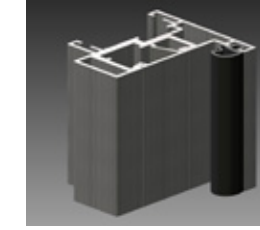

Door Jamb/Header