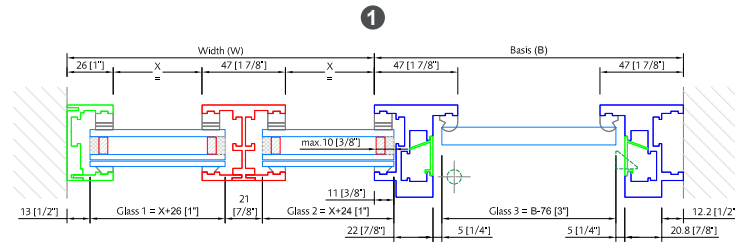

Gasket: grey, black

Details on pages 16-17

GLASS PARTITION SYSTEM FALLBROOK **

USER TIPS

Using the glass partition system to its best ability

- ◆ Maximum dimensions of system (reference values):
Doors: width 36" | 900 mm – height 119" | 3.000 mm
Fixed parts: width no limit – height 56" | 3.400 mm
- ◆ Cable channel and switches
- ◆ Easy assembly
- ◆ Height adjustment possible

Door frame XL profiles **

Door Jamb/Header at Sidelite/Transom

Door Jamb/Header

Aluminium profile, gasket TPE
Glass door: 10-12 mm
Glass side panel: 20-28 mm
 Need to add adaptor for thinner glass at fixed
Stock finishes: satin, brushed nickel, matt black anodized
 RAL powder coat finishes available by special order
Gasket: grey, black