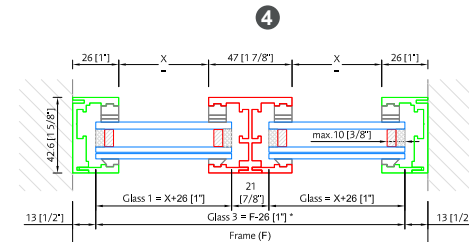

Gasket: grey, black

Details on pages 16-17

GLASS PARTITION SYSTEM FALLBROOK **

USER TIPS

Using the glass partition system to its best ability

- ◆ Maximum dimensions of system (reference values):
Doors: width 36" | 900 mm – height 119" | 3.000 mm
Fixed parts: width no limit – height 56" | 3.400 mm
- ◆ Cable channel and switches
- ◆ Easy assembly
- ◆ Height adjustment possible

Door frame XL profiles **

Door Jamb/Header at Sidelite/Transom

Door Jamb/Header

Aluminium profile, gasket TPE
Glass door: 10-12 mm
Glass side panel: 20-28 mm
 Need to add adaptor for thinner glass at fixed
Stock finishes: satin, brushed nickel, matt black anodized
 RAL powder coat finishes available by special order
Gasket: grey, black