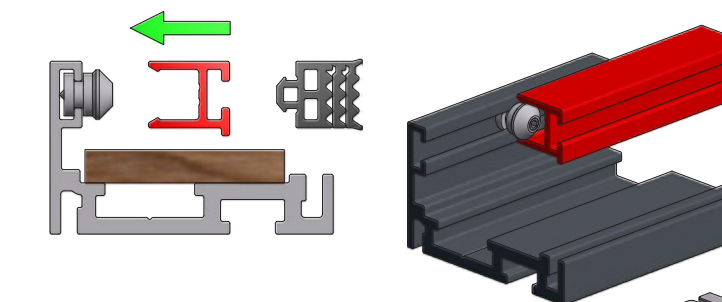

FALLBROOK® NY SYSTEM

Using the glass partition system XL New York to its full ability

Based on the Fallbrook XL system - integrating all advantages.

- ◆ Glass: 8 to 28 mm
- ◆ Special adapter profile Frame Plus XL
- ◆ Free positioning of vertical and horizontal profiles
- ◆ Glass partition XL frame system can be integrated easily
- ◆ Simple Plug & Play solution
- ◆ System is installed without notches (Easy assembly, no special tools)
- ◆ System screw-based and dry-glazed
- ◆ All profile connections with standard-angle connector from glass partition system series

◆◆
**SIMPLE PLUG & PLAY
SOLUTION AVAILABLE**

System components

FXNYK Clamping head

Adapter profile Frame Plus

Length: 3 or 6 meters

Surface finishes: satin anodized or matte black anodized

Block

Surface finishes: satin anodized or matte black anodized

Details on pages 18-19

FITTINGS & ACCESSORIES - ALL GLASS PARTITION SYSTEMS

Item no.	Finishes	Description - Fittings
FHSSA	Aluminum anodized	Door hinge, square not self-closing
FHSBN	Stainless steel	
FHDSA	Aluminum anodized	Door hinge, round not self-closing
FHDBN	Stainless steel	
FLKSSA	Aluminum anodized	Lock case, square incl. Europrofile cylinder
FLKSBN	Stainless steel	
FLKDSA	Aluminum anodized	Lock case, round incl. Europrofile cylinder
FLKDBN	Stainless steel	
FLSSA	Aluminum anodized	Lock case, square non-locking
FLSBN	Stainless steel	
FLDSA	Aluminum anodized	Lock case, round non-locking
FLDBN	Stainless steel	
FLHSA	Aluminum anodized	Set of levers, square*
FLHBN	Stainless steel	