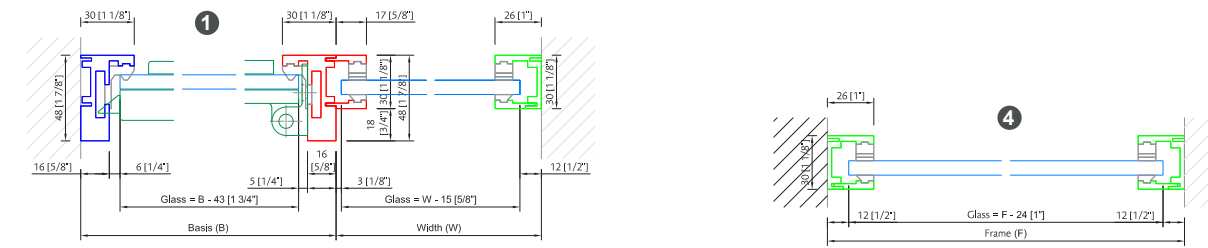

FALBROOK® SYSTEM

Falbrook Series Office Partition System

is a dry glazing system. It includes a frame and door frame system that is easily assembled and installed producing maximum transparency.

ADVANTAGES

- No wet sealing necessary
- Door hinge fully height-adjustable, no drilling necessary
- Sound reduction
  (No open joint between glass door, sidelite, and transom)
- Matching frame profile for glass/glass and glass/wall
- Glass door 5/16" - 1/2" (8-12 mm)
- Glass sidelite 5/16" - 1/2" (8-12 mm)

APPLICATIONS

- Office glazings and glass partition walls
- Interior glazings for private homes
- Practices and chambers
- Hotels and spas
- Smoking areas