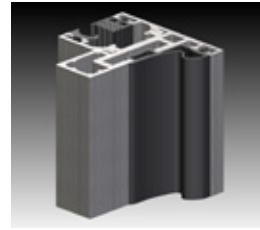

Special striking plate partition system:

Magnetic inlay
FSPSEM

Striking plate
FSPSE

FALLBROOK DOOR PROFILES

Profiles incl. seals – length 1,1 meters or 3 meters

FW2GD3SA	BASIS-W-3	Satin anodized	Frame profile for wall connection including frame seal
FW2GD3BN		Brushed nickle	
FW2GD3MBL		Matte black anodized	
FW2GD1SA	BASIS-W-1,1	Satin anodized	Basis-W profile
FW2GD1BN		Brushed nickle	
FW2GD1MBL		Matte black anodized	
FG2GD3SA	BASIS-G-3	Satin anodized	Frame profile for glass connection incl.2x clip profile, frame seal, stop seal and fixing seal frame seal
FG2GD3BN		Brushed nickle	
FG2GD3MBL		Matte black anodized	
FG2GD1SA	BASIS-G-1,1	Satin anodized	Basis-W profile
FG2GD1BN		Brushed nickle	
FG2GD1MBL		Matte black anodized	