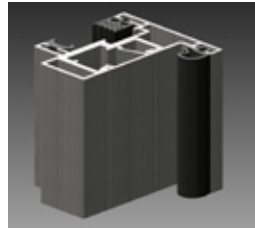

FALLBROOK XL DOOR PROFILES

Profile incl. seals – length 1,1 meters or 3 meters

FXW2GD3SA	BASIS-W XL-3	Satin anodized	Zargenanschlussprofil | door stop profile
FXW2GD3BN		Brushed nickle	
FXW2GD3MBL		Matte black anodized	
FXW2GD1SA	BASIS-W XL-1,1	Satin anodized	Zargenanschlussprofil | door stop profile
FXW2GD1BN		Brushed nickle	
FXW2GD1MBL		Matte black anodized	
FXG2GD3SA	BASIS-G XL-3	Satin anodized	Zargenanschlussprofil | door stop profile
FXG2GD3SABN		Brushed nickle	
FXG2GD3SAMBL		Matte black anodized	
FXG2GD1SA	BASIS-G XL-1,1	Satin anodized	Zargenanschlussprofil | door stop profile
FXG2GD3BN		Brushed nickle	
FXG2GD3MBL		Matte black anodized	

FALLBROOK XL FIXED GLAZING

Profile incl. seals – length 3 meters

FXW2GF3SA	FRAME XL-3	Satin anodized	Fixed frame glazing profile
FXW2GF3BN		Brushed nickle	
FXW2GF3MBL		Matte black anodized	
FXC2GF3SA	TOP XL-3	Satin anodized	Fixed frame glazing profile
FXC2GF3BN		Brushed nickle	
FXC2GF3MBL		Matte black anodized	
FXG2GF3SA	FRAME T XL-3	Satin anodized	Profile for glass bump
FXG2GF3BN		Brushed nickle	
FXC2GF3MBL		Matte black anodized	

Basis-G-XL