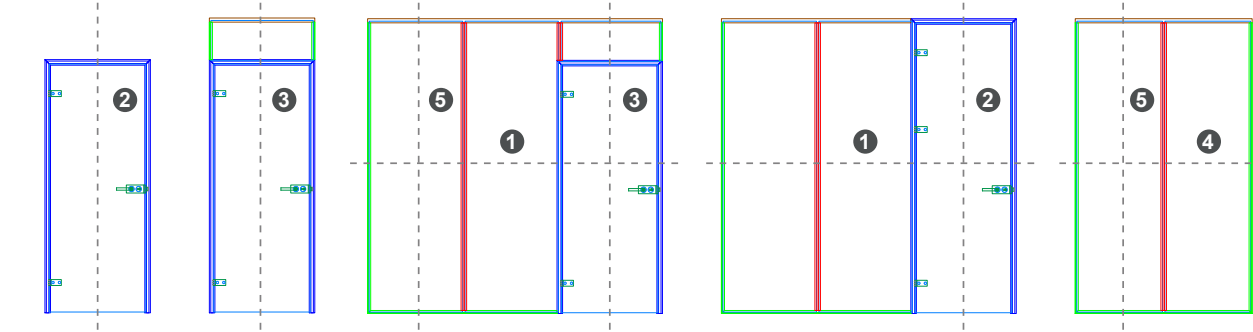

Gasket: grey, black

Details on pages 16-17

GLASS PARTITION SYSTEM FALLBROOK **

USER TIPS

Using the glass partition system to its best ability

- ◆ Maximum dimensions of system (reference values):
Doors: width 36" | 900 mm – height 119" | 3.000 mm
Fixed parts: width no limit – height 56" | 3.400 mm
- ◆ Cable channel and switches
- ◆ Easy assembly
- ◆ Height adjustment possible

Any questions?
 Call us now:
 Toll free phone
 (800) 421-6144

**
 VERSATILE AND
 EASY TO CONNECT

FALLBROOK® XL SYSTEM

APPLICATIONS

- ◆ Office glazings and glass partition walls
- ◆ Interior glazings for privat homes
- ◆ Practices and chambers
- ◆ Hotels and spas
- ◆ Smoking areas

Door frame XL profiles **

Door Jamb/Header at Sidelite/Transom

Door Jamb/Header

Aluminium profile, gasket TPE
Glass door: 10-12 mm
Glass side panel: 20-28 mm
 Need to add adaptor for thinner glass at fixed
Stock finishes: satin, brushed nickel, matt black anodized
 RAL powder coat finishes available by special order
Gasket: grey, black