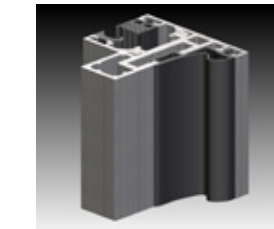

Door frame profiles **

Door Jamb/Header at Sidelite/Transom