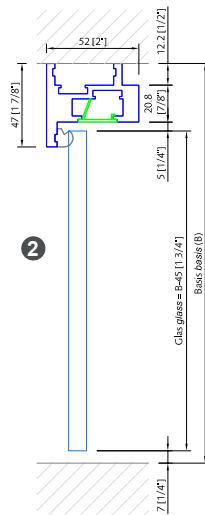

Gasket: grey, black

Details on pages 16-17

GLASS PARTITION SYSTEM FALLBROOK **

USER TIPS

Using the glass partition system to its best ability

- ◆ Maximum dimensions of system (reference values):
Doors: width 36" | 900 mm – height 119" | 3.000 mm
Fixed parts: width no limit – height 56" | 3.400 mm
- ◆ Cable channel and switches
- ◆ Easy assembly
- ◆ Height adjustment possible

Door frame XL profiles **

Door Jamb/Header at Sidelite/Transom

Door Jamb/Header

Aluminium profile, gasket TPE
Glass door: 10-12 mm
Glass side panel: 20-28 mm
 Need to add adaptor for thinner glass at fixed
Stock finishes: satin, brushed nickel, matt black anodized
 RAL powder coat finishes available by special order
Gasket: grey, black