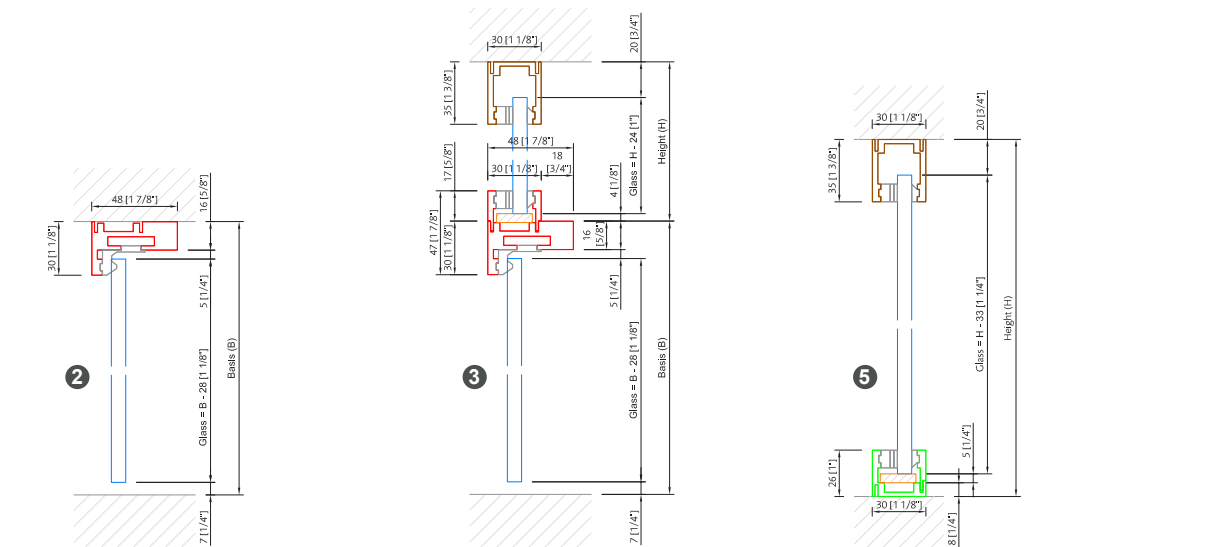

FALBROOK® SYSTEM

Falbrook Series Office Partition System

is a dry glazing system. It includes a frame and door frame system that is easily assembled and installed producing maximum transparency.

ADVANTAGES

- No wet sealing necessary
- Door hinge fully height-adjustable, no drilling necessary
- Sound reduction
  (No open joint between glass door, sidelite, and transom)
- Matching frame profile for glass/glass and glass/wall
- Glass door 5/16" - 1/2" (8-12 mm)
- Glass sidelite 5/16" - 1/2" (8-12 mm)

APPLICATIONS

- Office glazings and glass partition walls
- Interior glazings for private homes
- Practices and chambers
- Hotels and spas
- Smoking areas