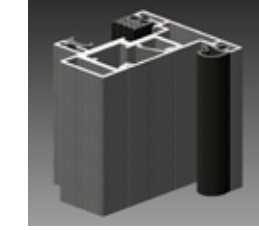

Door frame XL profiles **

Door Jamb/Header at Sidelite/Transom